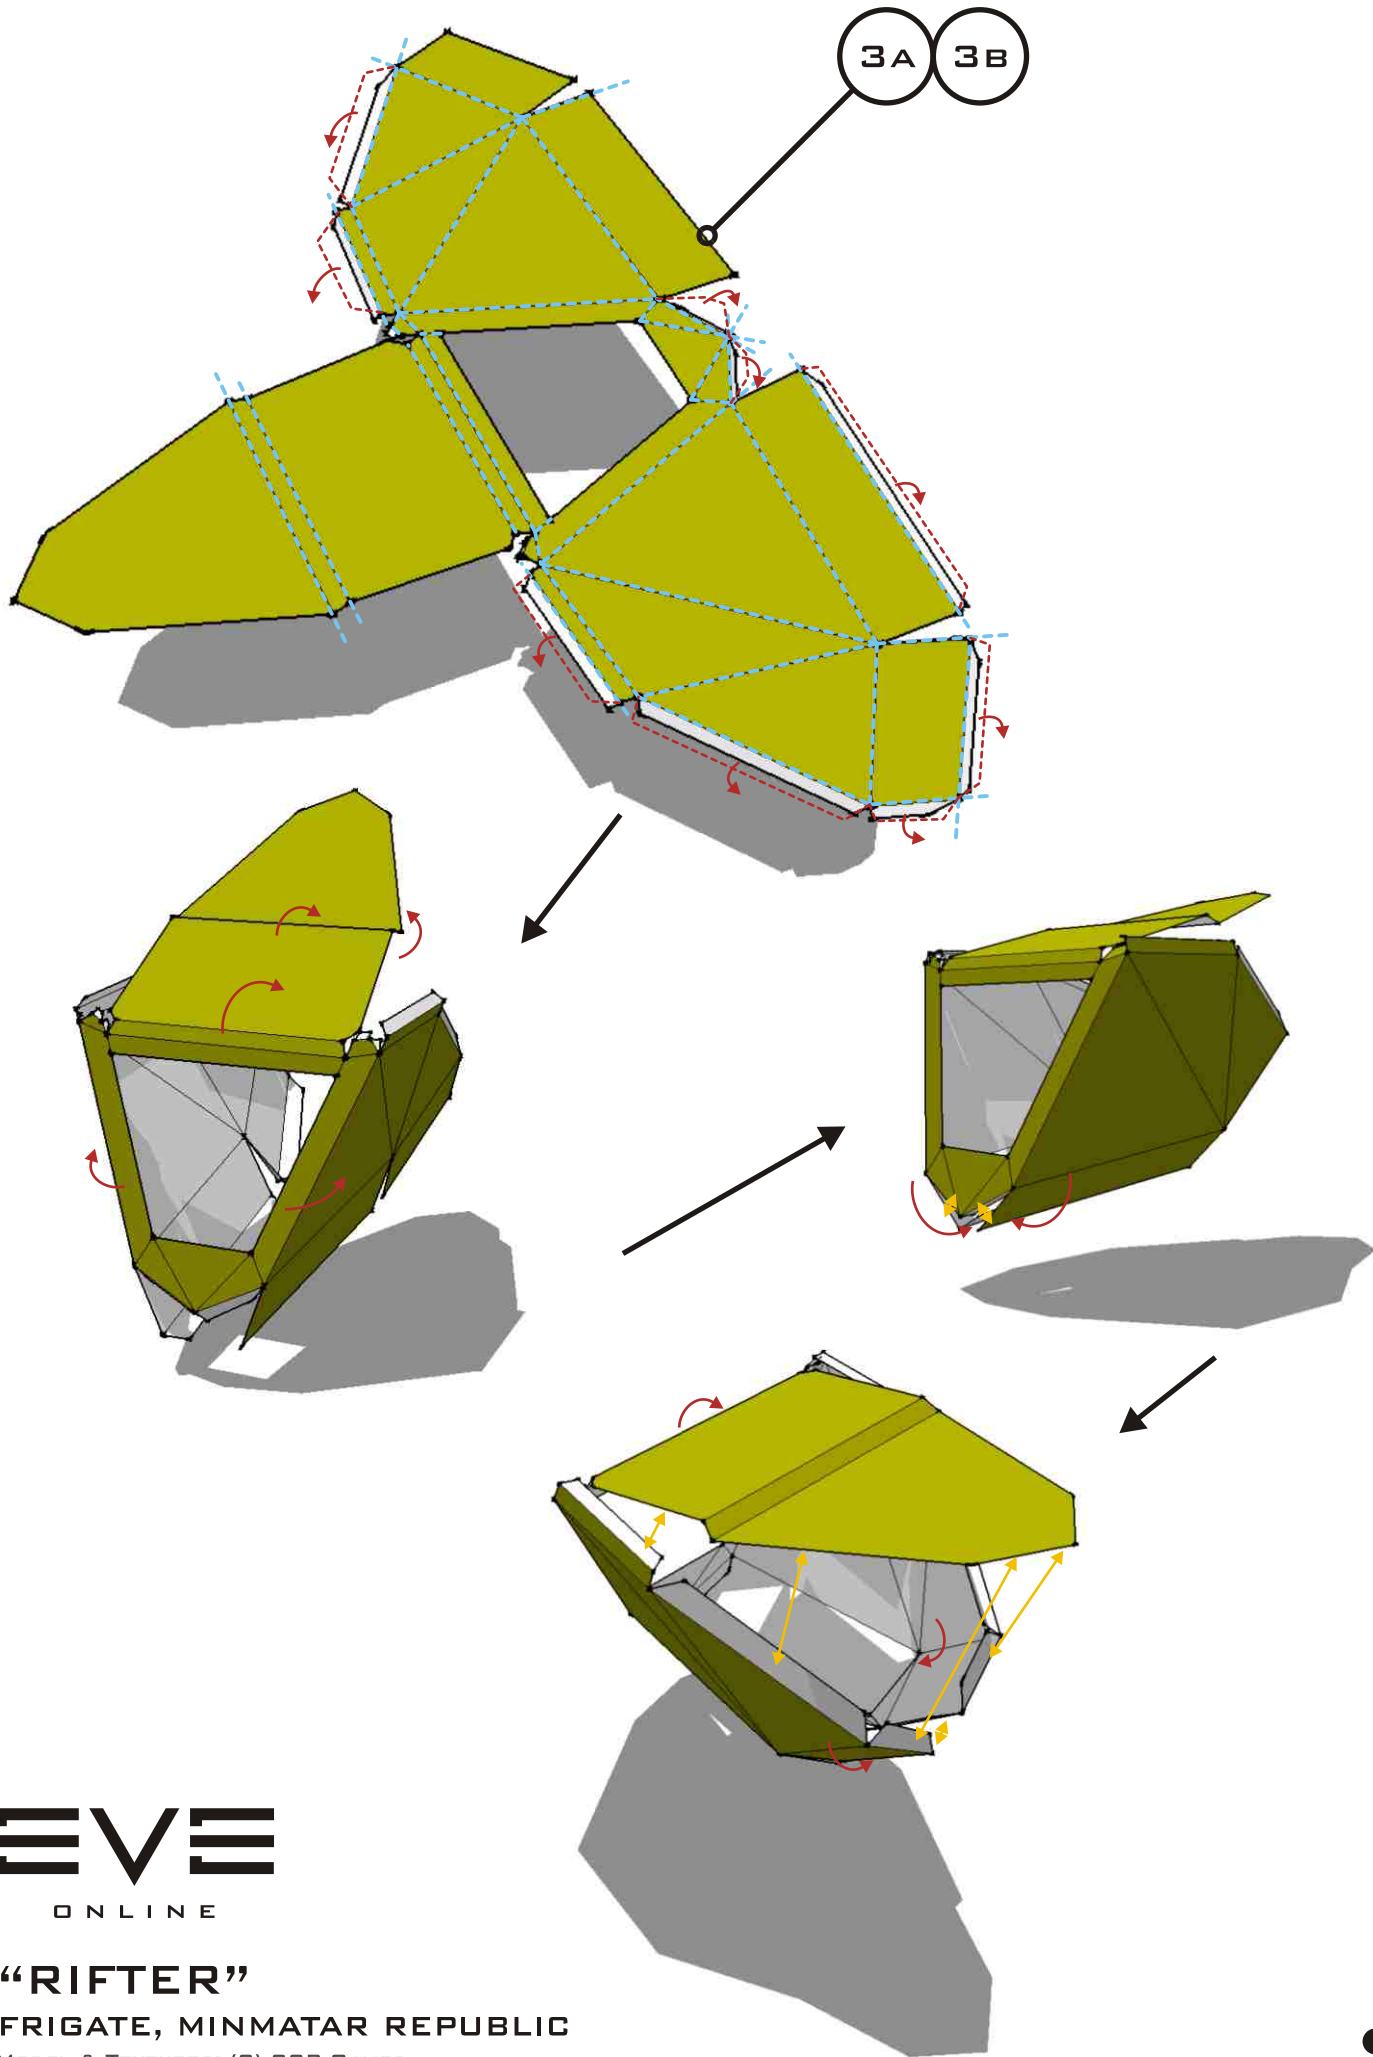

EVE
ONLINE

“RIFTER”
FRIGATE, MINMATAR REPUBLIC

MODEL & TEXTURES: (C) CCP GAMES
FLAT PATTERNS, LAYOUT & ASSEMBLY: SMIFFA

SHEET 1/6

EVE
ONLINE

“RIFTER”

FRIGATE, MINMATAR REPUBLIC

MODEL & TEXTURES: (C) CCP GAMES
FLAT PATTERNS, LAYOUT & ASSEMBLY: SMIFFA

EVE
ONLINE

**“RIFTER”
FRIGATE, MINMATAR REPUBLIC**

MODEL & TEXTURES: (C) CCP GAMES
FLAT PATTERNS, LAYOUT & ASSEMBLY: SMIFFA

EVE
ONLINE

“RIFTER”

FRIGATE, MINMATAR REPUBLIC

MODEL & TEXTURES: (C) CCP GAMES
FLAT PATTERNS, LAYOUT & ASSEMBLY: SMIFFA

EVE
ONLINE

**“RIFTER”
FRIGATE, MINMATAR REPUBLIC**

MODEL & TEXTURES: (C) CCP GAMES
FLAT PATTERNS, LAYOUT & ASSEMBLY: SMIFFA

EVE
ONLINE

**“RIFTER”
FRIGATE, MINMATAR REPUBLIC**

MODEL & TEXTURES: (C) CCP GAMES
FLAT PATTERNS, LAYOUT & ASSEMBLY: SMIFFA