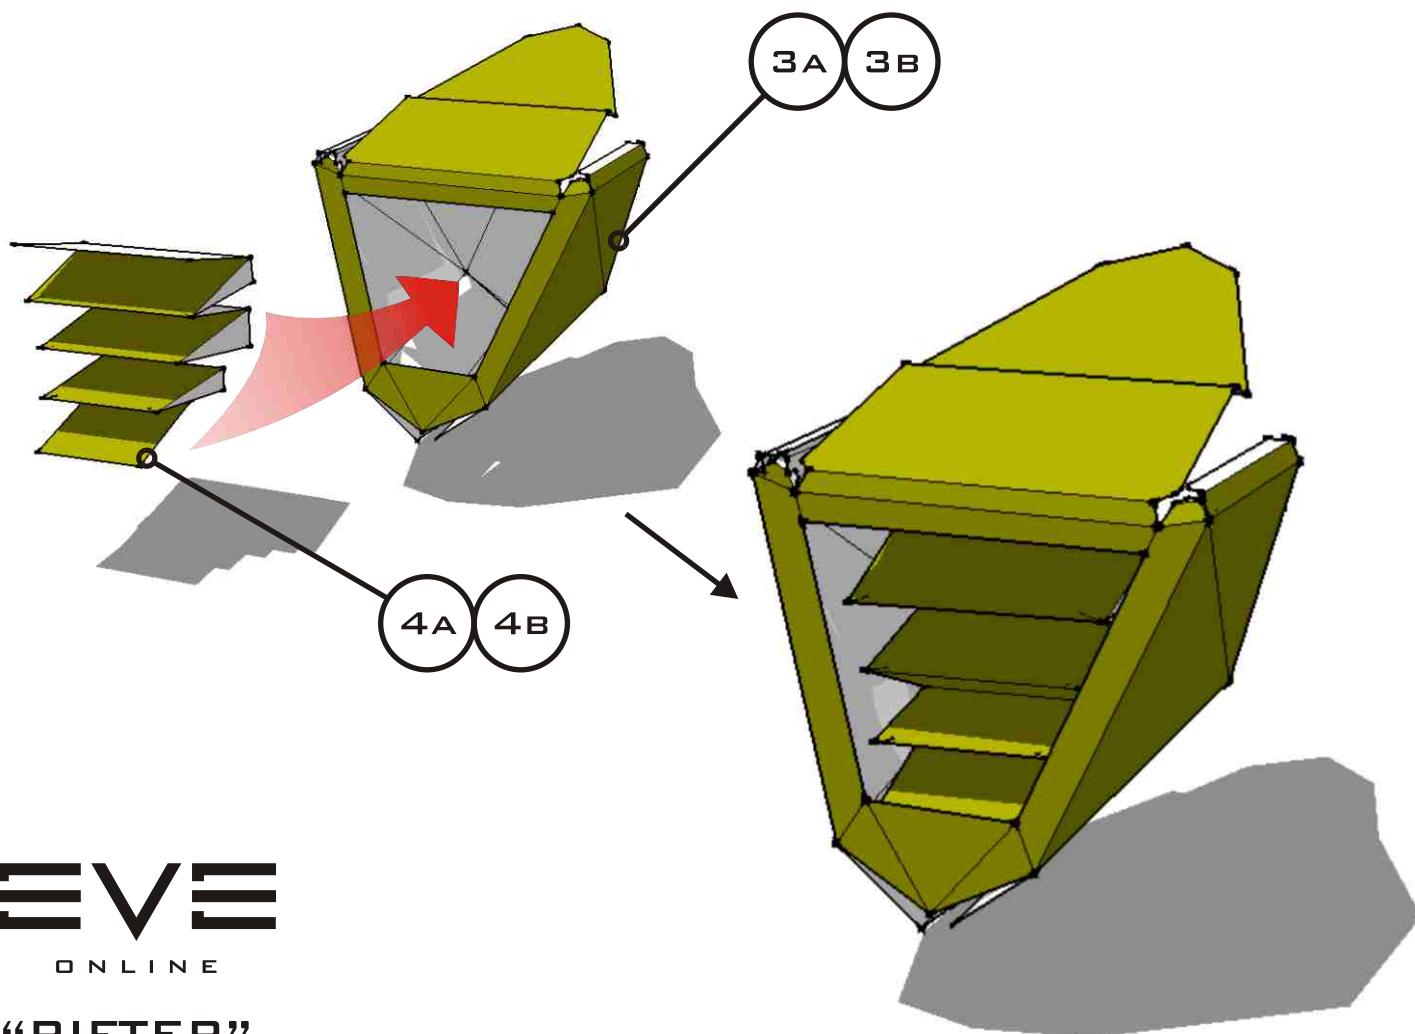

EVE
ONLINE

“RIFTER”

FRIGATE, MINMATAR REPUBLIC

MODEL & TEXTURES: (C) CCP GAMES
FLAT PATTERNS, LAYOUT & ASSEMBLY: SMIFFA