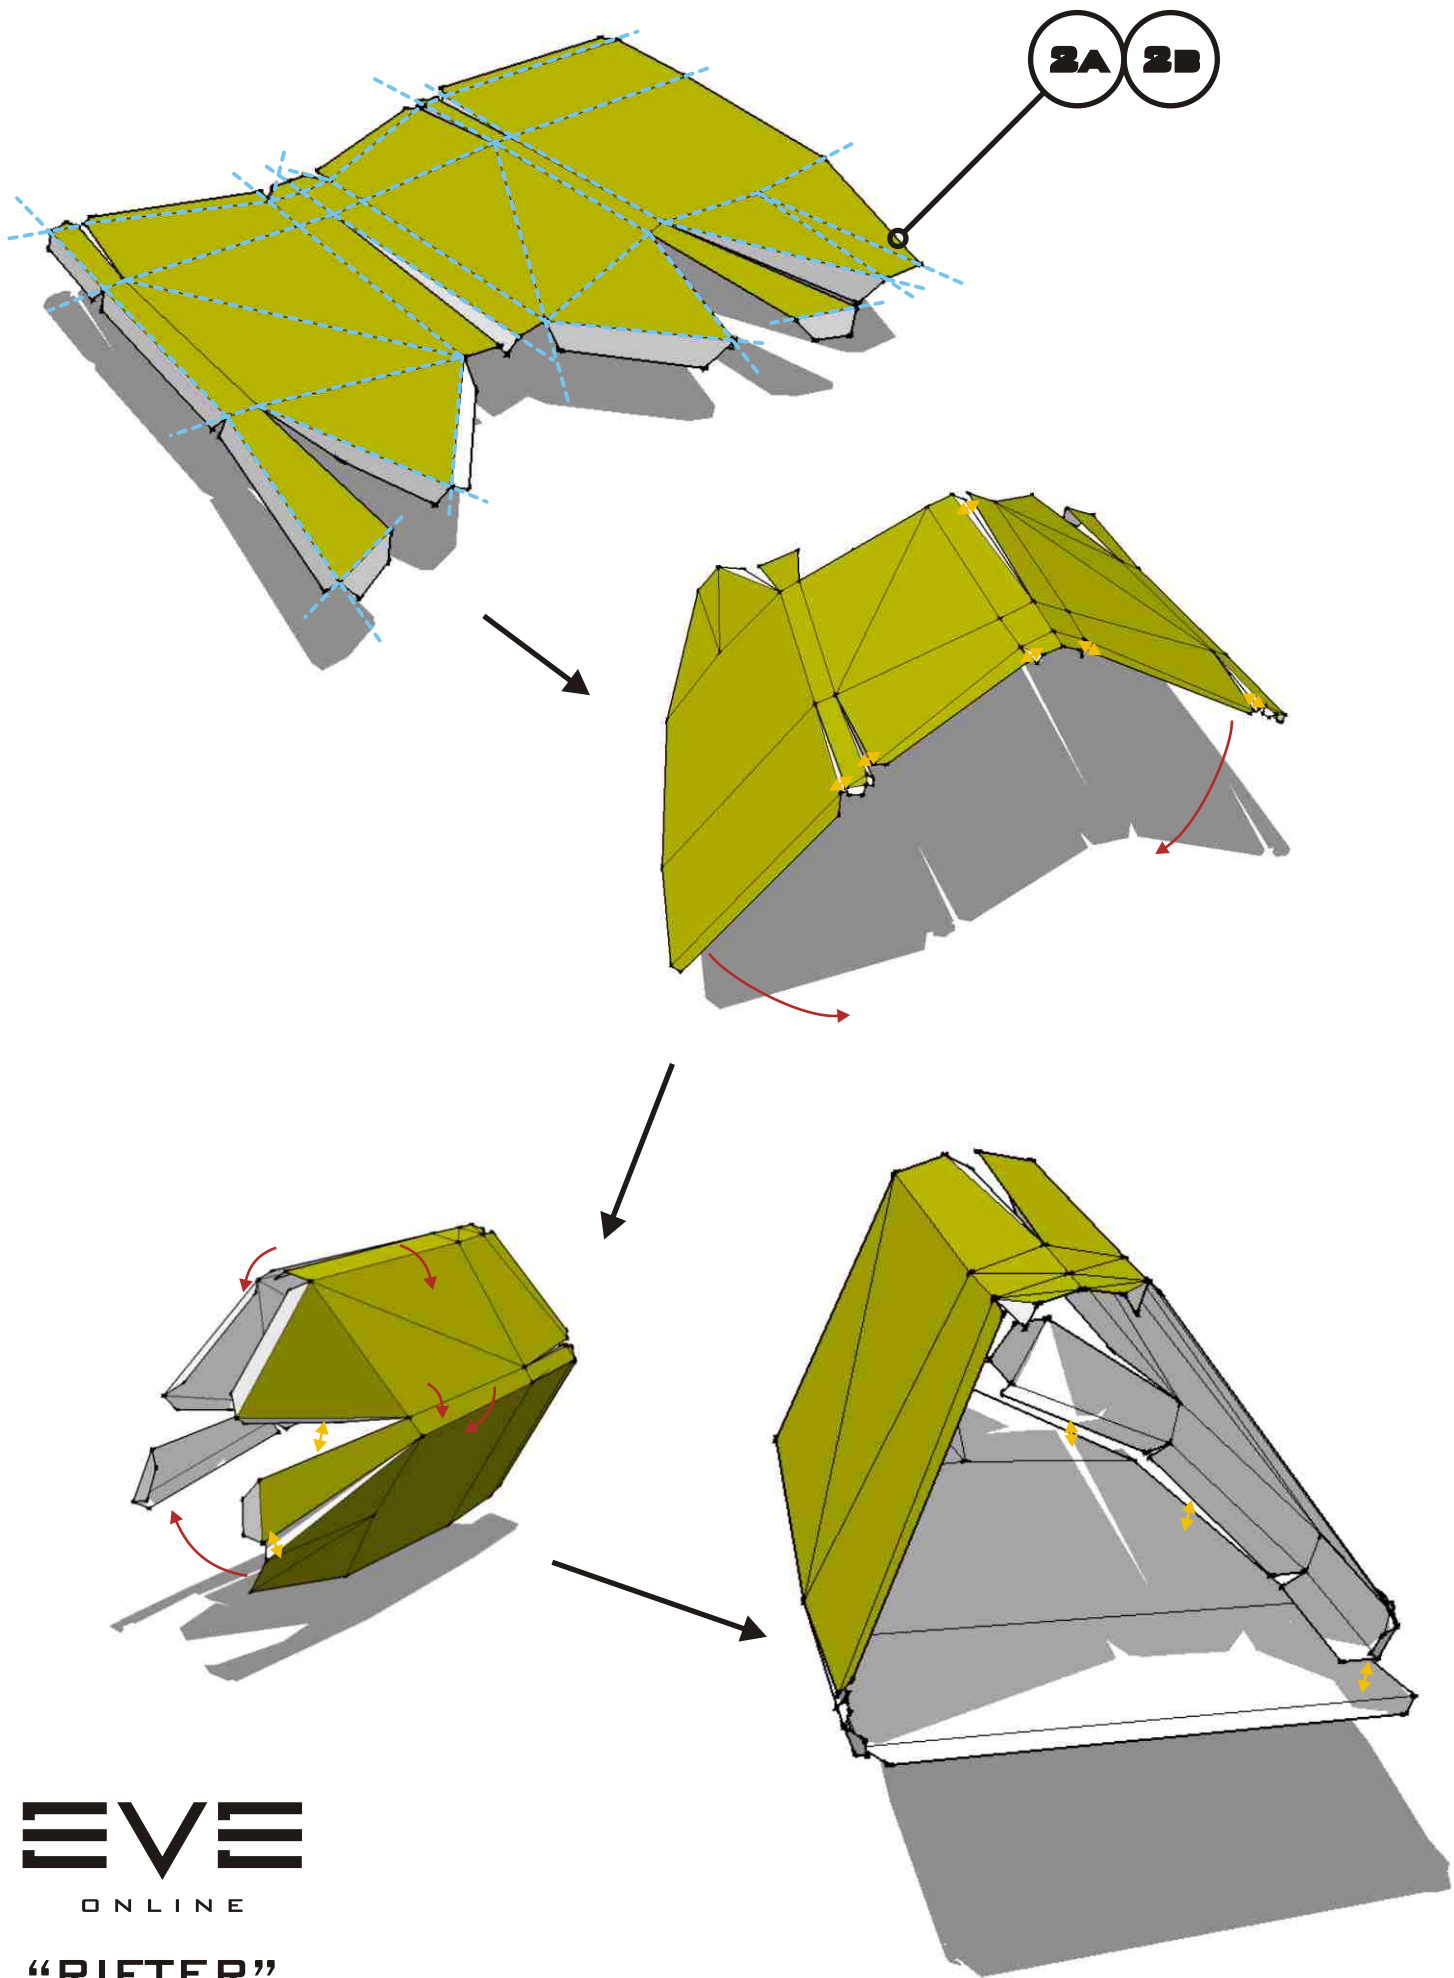

EVE
ONLINE

“RIFTER”
FRIGATE, MINMATAR REPUBLIC

MODEL & TEXTURES: (C) CCP GAMES
FLAT PATTERNS, LAYOUT & ASSEMBLY: SMIFFA

SHEET 1/6

EVE
ONLINE

“RIFTER”

FRIGATE, MINMATAR REPUBLIC

MODEL & TEXTURES: (C) CCP GAMES
FLAT PATTERNS, LAYOUT & ASSEMBLY: SMIFFA

EVE
ONLINE

**“RIFTER”
FRIGATE, MINMATAR REPUBLIC**

MODEL & TEXTURES: (C) CCP GAMES
FLAT PATTERNS, LAYOUT & ASSEMBLY: SMIFFA

EVE
ONLINE

“RIFTER”

FRIGATE, MINMATAR REPUBLIC

MODEL & TEXTURES: (C) CCP GAMES
FLAT PATTERNS, LAYOUT & ASSEMBLY: SMIFFA