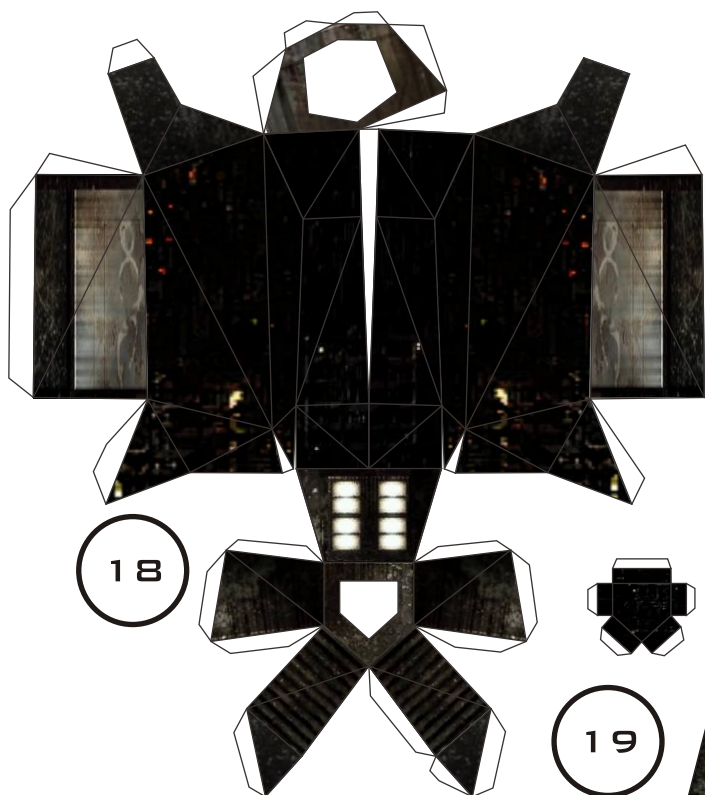

15A

16A

14B

15B

17A

16B

17B

EVE
ONLINE

“RIFTER”

FRIGATE, MINMATAR REPUBLIC

MODEL & TEXTURES: (C) CCP GAMES

FLAT PATTERNS, LAYOUT & ASSEMBLY: SMIFFA

20A

21A

21B

20B