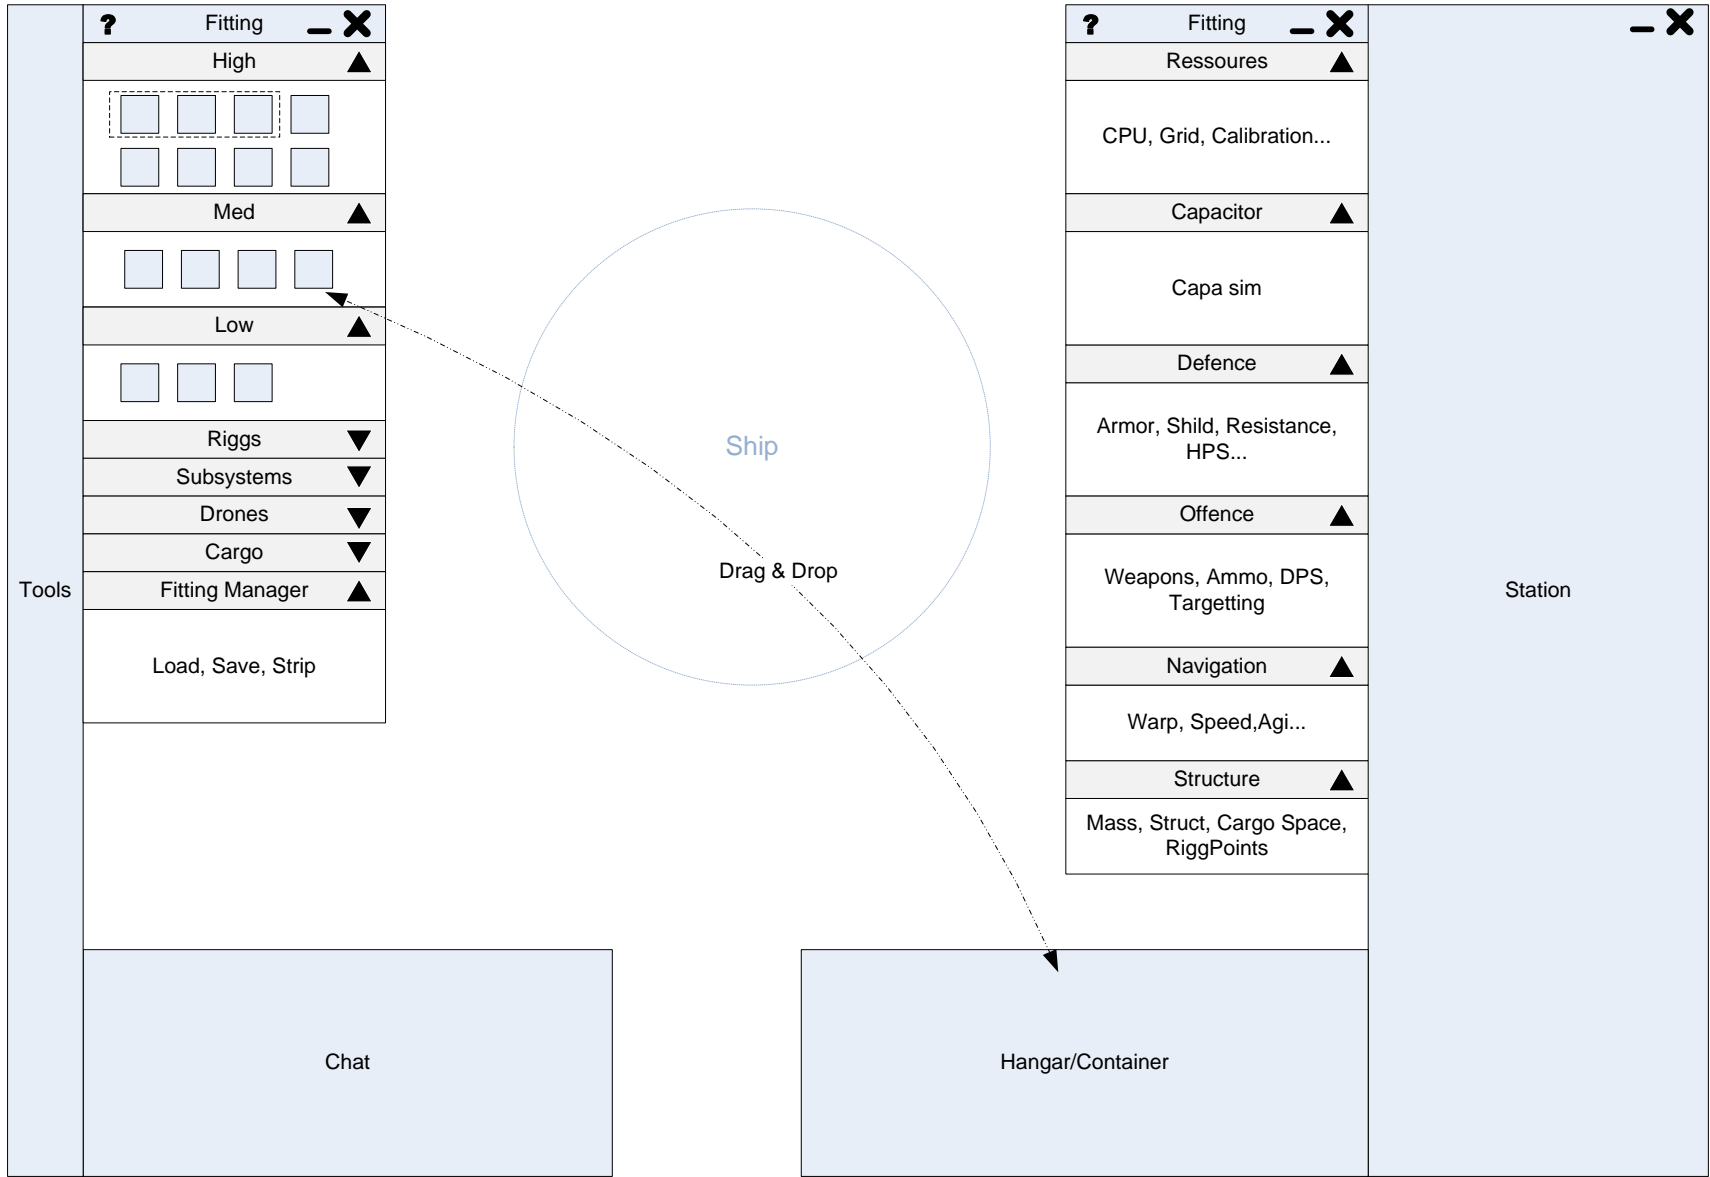

Stunning new ship skin layout...

...and refitting ship 647...